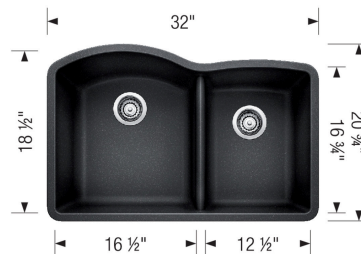

Sink Specifications

Color	SKU
Biscuit	440181
Café	440177
Metallic Gray	440178
Anthracite	440179
White	440180
Truffle	441284
Cinder	441469
Concrete Gray	442745
Coal Black	442909

DIAMOND 1³/₄ SILGRANIT

Design and Planning Tips

- Min cabinet size: 36 in
- Bowl depth: 9,5 in (240.0 mm)

What is included:

Installation instructions

Cut-out template

Limited Lifetime Warranty

Undermount installation only

Minimum cabinet size: 36"

Cut-out Dimensions:

Cut-out Length: 29.87"

Cut-out Width: 19.35"

Cut-out Below Counter Depth: 10.29"

Left Sink Bowl Dimensions:

Sink Bowl Length (left-to-right): 16.63"

Sink Bowl Width (front-to-back): 18.88"

Sink Bowl Depth: 9.5"

Right Sink Bowl Dimensions:

Sink Bowl Length (left-to-right): 12.5"

Sink Bowl Width (front-to-back): 17"

Sink Bowl Depth: 8"

Drain hole compatible with 3.5" strainers or waste flanges

Codes/Standards: CSA B45.8-18/IAPMO Z403-2018